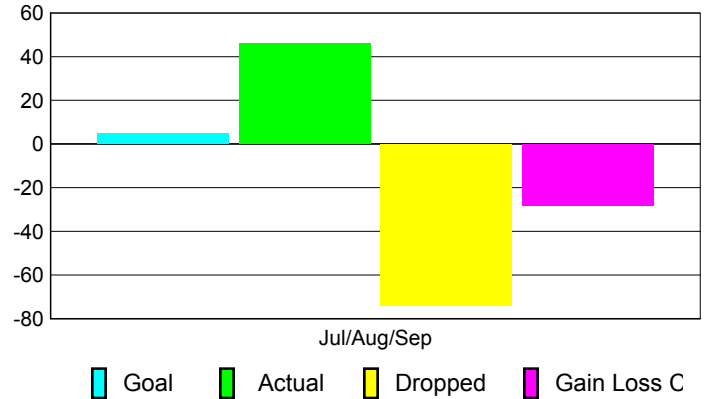

Membership Results 2010-2011

Goal, New, Dropped, Gain/Loss

Comparison of Membership Gain/Loss

Current Year Compared to the Previous Year